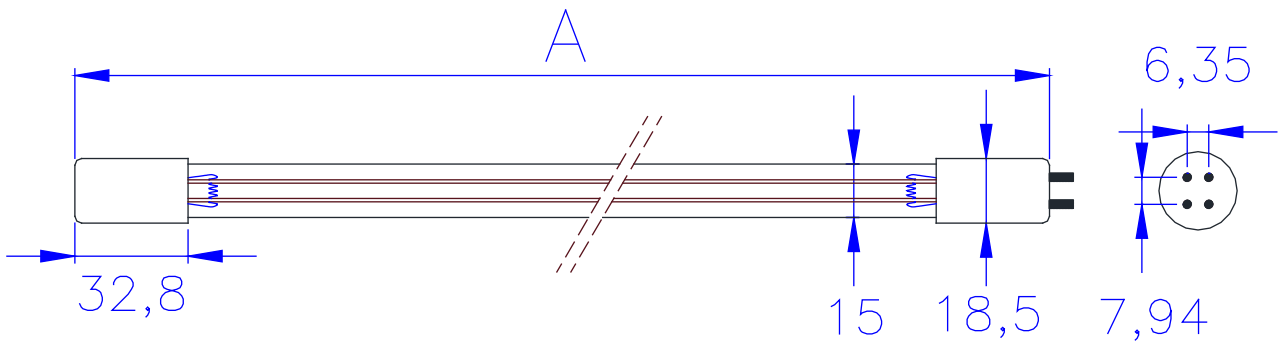

## GH3-16W

Physical Data	
Lamps type	Low pressure
Dimensions	
Base face to base face length (A)	318 mm
Diameter	15,7 mm (T5)
Base	4 pin
Electrical data	
Lamp Wattage	16 W